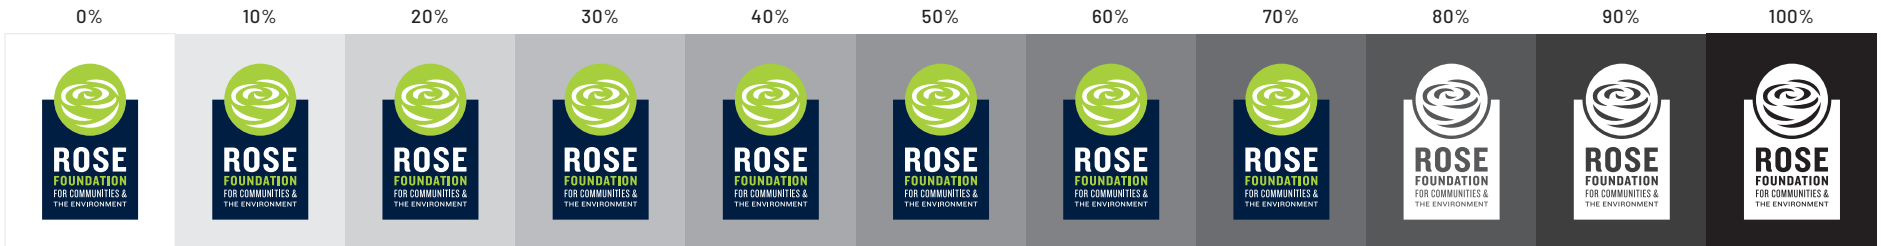

ROSE FOUNDATION COLORS & LOGOS

PRIMARY COLORS

SECONDARY COLORS

PRIMARY LOGO

FULL COLOR
(HEX/RGB,
CMYK, PMS)

GRAYSCALE

ONE COLOR

REVERSE

30TH ANNIVERSARY LOGO

FULL COLOR
(HEX/RGB,
CYMK, PMS)

GRAYSCALE

ONE COLOR

REVERSE

On darker backgrounds, where the navy blue may be hard to read, use the reverse version of the logo.